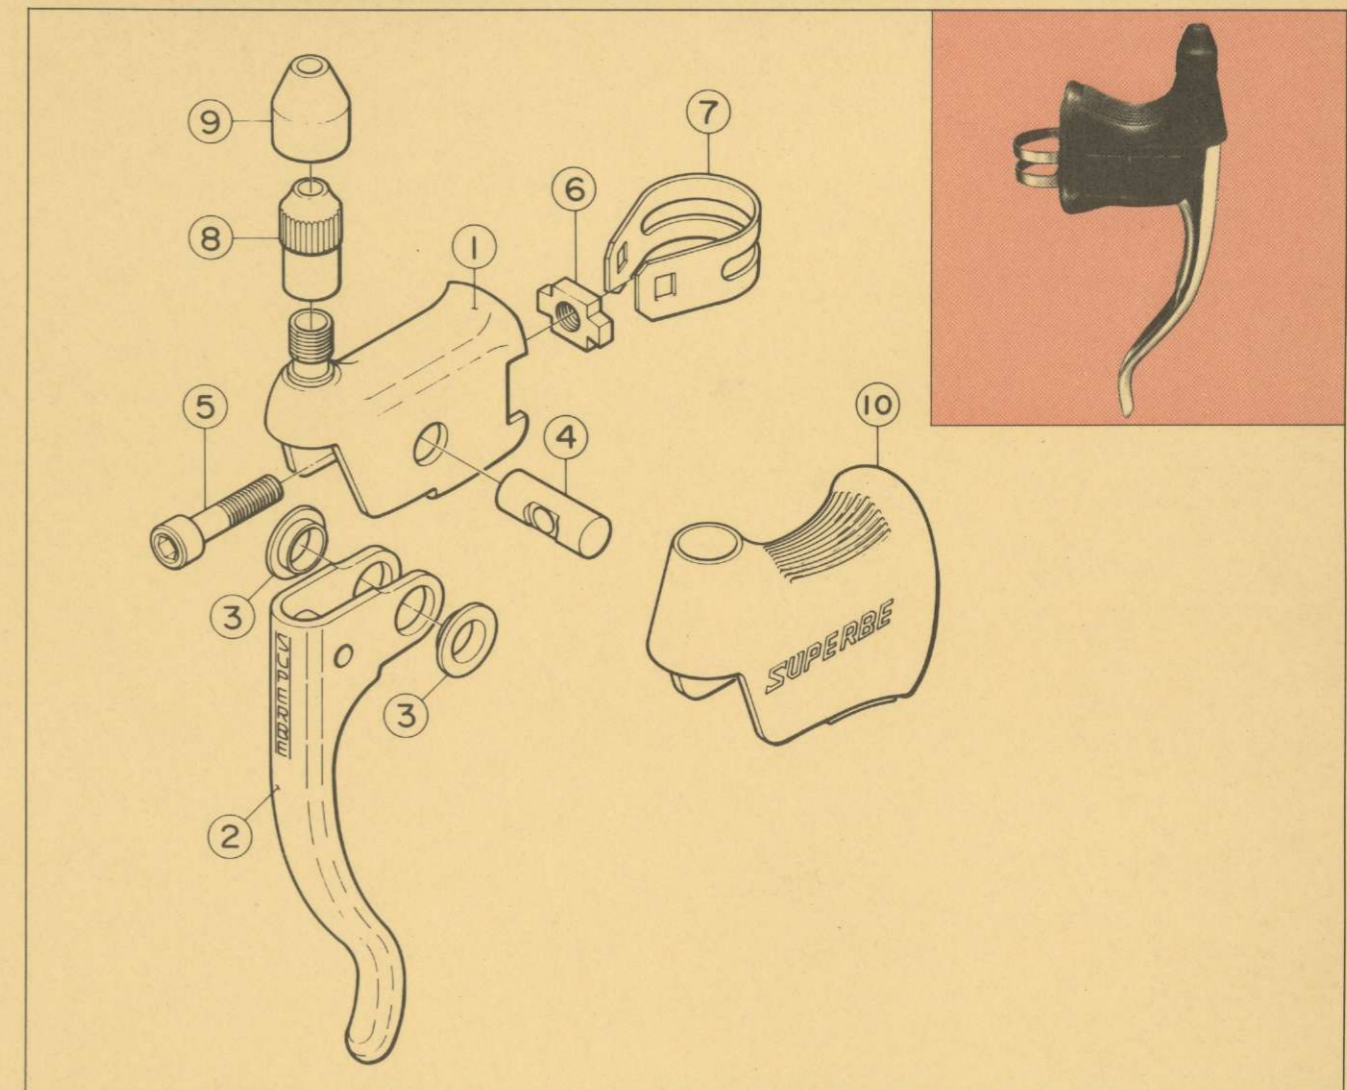

RACING PEDAL (RIGHT)

MODEL NO. **RP-1000** (PEDAL SET)

ASSY NO.	CODE NO.	DESCRIPTION	ASSY NO.	CODE NO.	DESCRIPTION
2	53309001	Body (R)	8	53308001	Pedal Axle Washer
4	53300201	Pedal Axle (R)	9	53305211	" Rock Nut
5	53301901	Inner Dust Cap	10	53302201	Pedal Dust Cap
6	50138750	Balls	11	53305401	Bolt
7	53301501	Pedal Axle Cone	12	53308002	Washer

7702

BRAKE LEVER HOODED LEVER

MODEL NO. **CB-1000** (CALIPER BRAKE SET)

ASSY NO.	CODE NO.	DESCRIPTION	ASSY NO.	CODE NO.	DESCRIPTION
1	53009000	Lever Bracket	6	53000600	Pull Up Nut
2	53000100	Lever	7	53000200	Clamp
3	53003000	Nylon Bushing	8	53000400	Adjusting Barrel
4	53000300	Pivot for Lever	9	53003200	Rubber Cover for Adjusting Barrel
5	53000500	Clamp Screw	10	53003100	Rubber Cover Bracket