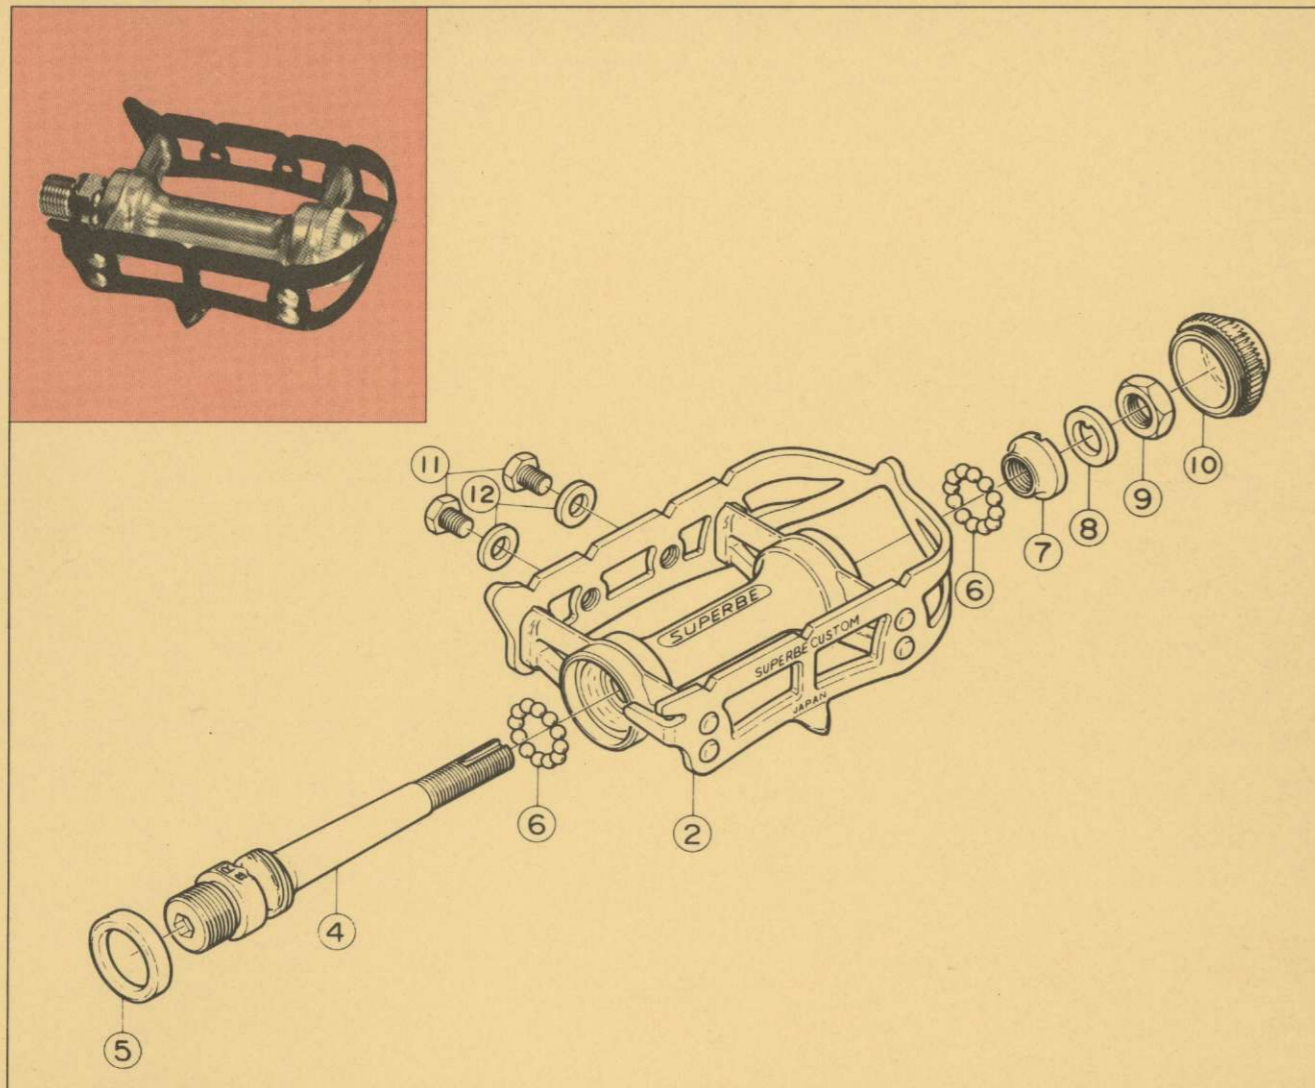

RACING PEDAL (RIGHT)

MODEL NO. **RP-1000** (PEDAL SET)

ASSY NO.	CODE NO.	DESCRIPTION	ASSY NO.	CODE NO.	DESCRIPTION
2	53309001	Body (R)	8	53308001	Pedal Axle Washer
4	53300201	Pedal Axle (R)	9	53305211	" Rock Nut
5	53301901	Inner Dust Cap	10	53302201	Pedal Dust Cap
6	50138750	Balls	11	53305401	Bolt
7	53301501	Pedal Axle Cone	12	53308002	Washer

7702

BRAKE LEVER HOODED LEVER

MODEL NO. **CB-1000** (CALIPER BRAKE SET)

ASSY NO.	CODE NO.	DESCRIPTION	ASSY NO.	CODE NO.	DESCRIPTION
1	53009000	Lever Bracket	6	53000600	Pull Up Nut
2	53000100	Lever	7	53000200	Clamp
3	53003000	Nylon Bushing	8	53000400	Adjusting Barrel
4	53000300	Pivot for Lever	9	53003200	Rubber Cover for Adjusting Barrel
5	53000500	Clamp Screw	10	53003100	Rubber Cover Bracket