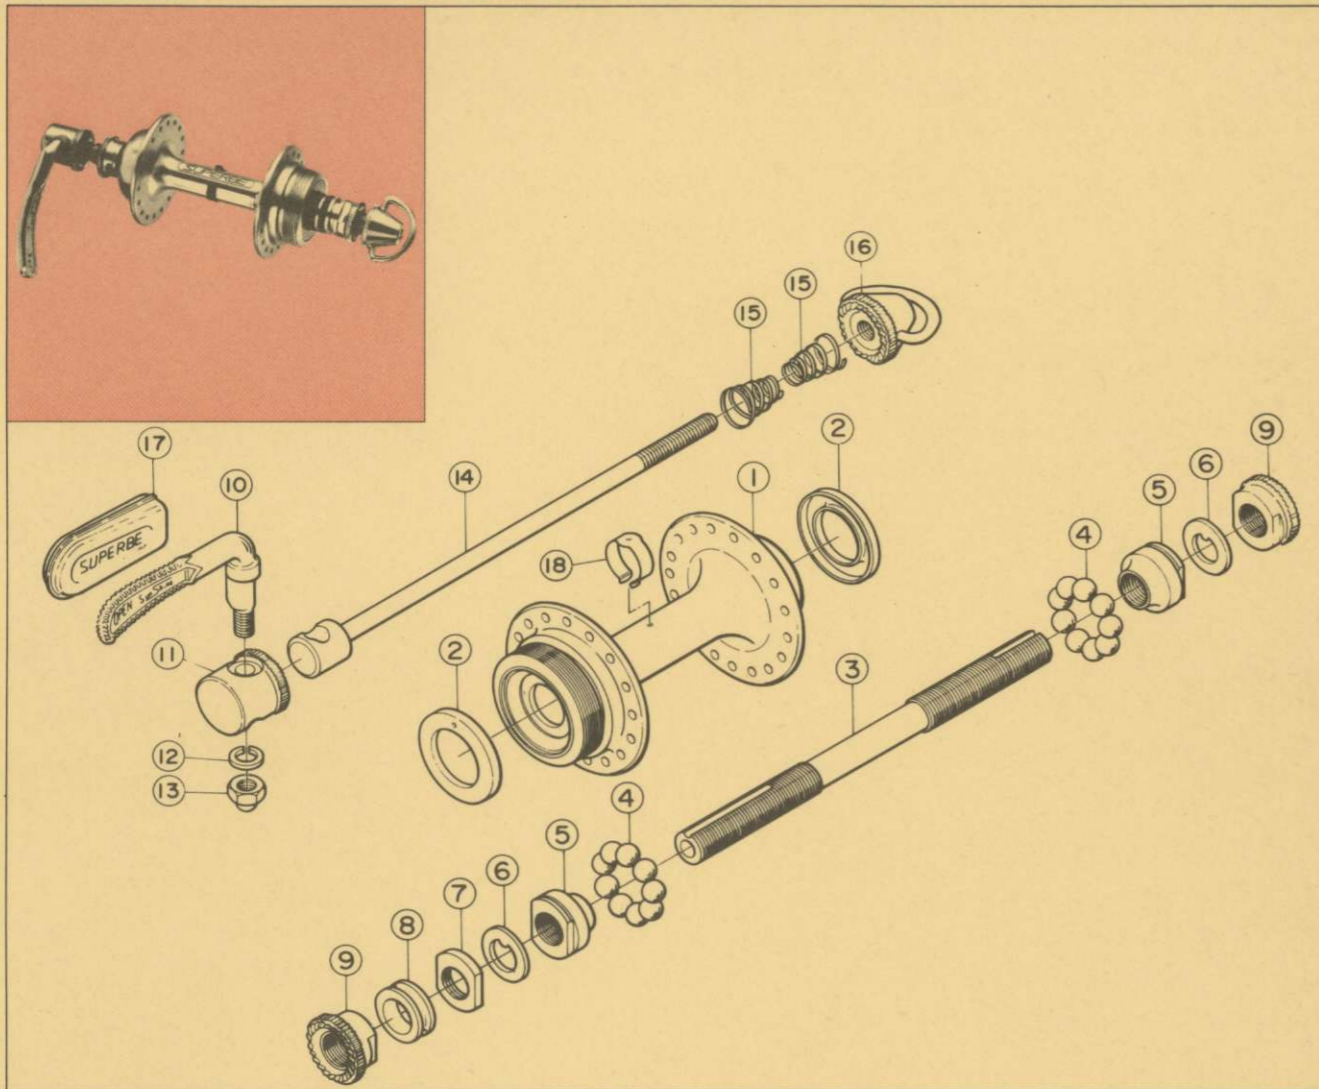

RACING HUB (REAR)

SMALL FLANGE QUICK RELEASE TYPE

MODEL NO. RH-1000 (HUB SET)

ASSY NO.	CODE NO.	DESCRIPTION	ASSY NO.	CODE NO.	DESCRIPTION	
1	52110008	Hub Shel 28H 1.37" x 24T	8	52113850	Spacer for 5-Speed	
	52110012	" 32H "		52113860	" for 6-Speed	
	52110016	" 36H "		9	52113400	Over Locking Nut
	52110028	" 28H 34.7 x 1.0		10	52100580	Cam Lever
	52110032	" 32H "		11	52100380	Cam Body
	52110036	" 36H "		12	52108380	Spring Washer
2	52113900	Dust Cap	13	52105580	Cap Nut	
3	52113200	Axle	14	50220190	Mounting Stud	
4	52118700	Balls	15	52107980	Conical Spring	
5	52113300	Cone	16	52109080	Adjusting Nut	
6	52113600	Stop Washer	17	38713311	Lever Pat	
7	52113700	Locking Nut	18	52104000	Oil Cap	

7702

RACING HUB (FRONT)

SMALL FLANGE QUICK RELEASE TYPE

MODEL NO. RH-1000 (HUB SET)

ASSY NO.	CODE NO.	DESCRIPTION	ASSY NO.	CODE NO.	DESCRIPTION
1	52100008	Hub Shell 28H	8	52100580	Cam Lever
	52100012	" 32H	9	52100380	Cam Body
	52100016	" 36H	10	52108380	Spring Washer
2	52103900	Dust Cap	11	52105580	Cap Nut
3	52103100	Axle	12	52100180	Mounting Stud
4	50138750	Balls	13	52107980	Conical Spring
5	52103300	Cone	14	52109080	Adjusting Nut
6	52103600	Stop Washer	15	38713311	Lever Pat
7	52103400	Over Locking Nut	16	52104000	Oil Cap