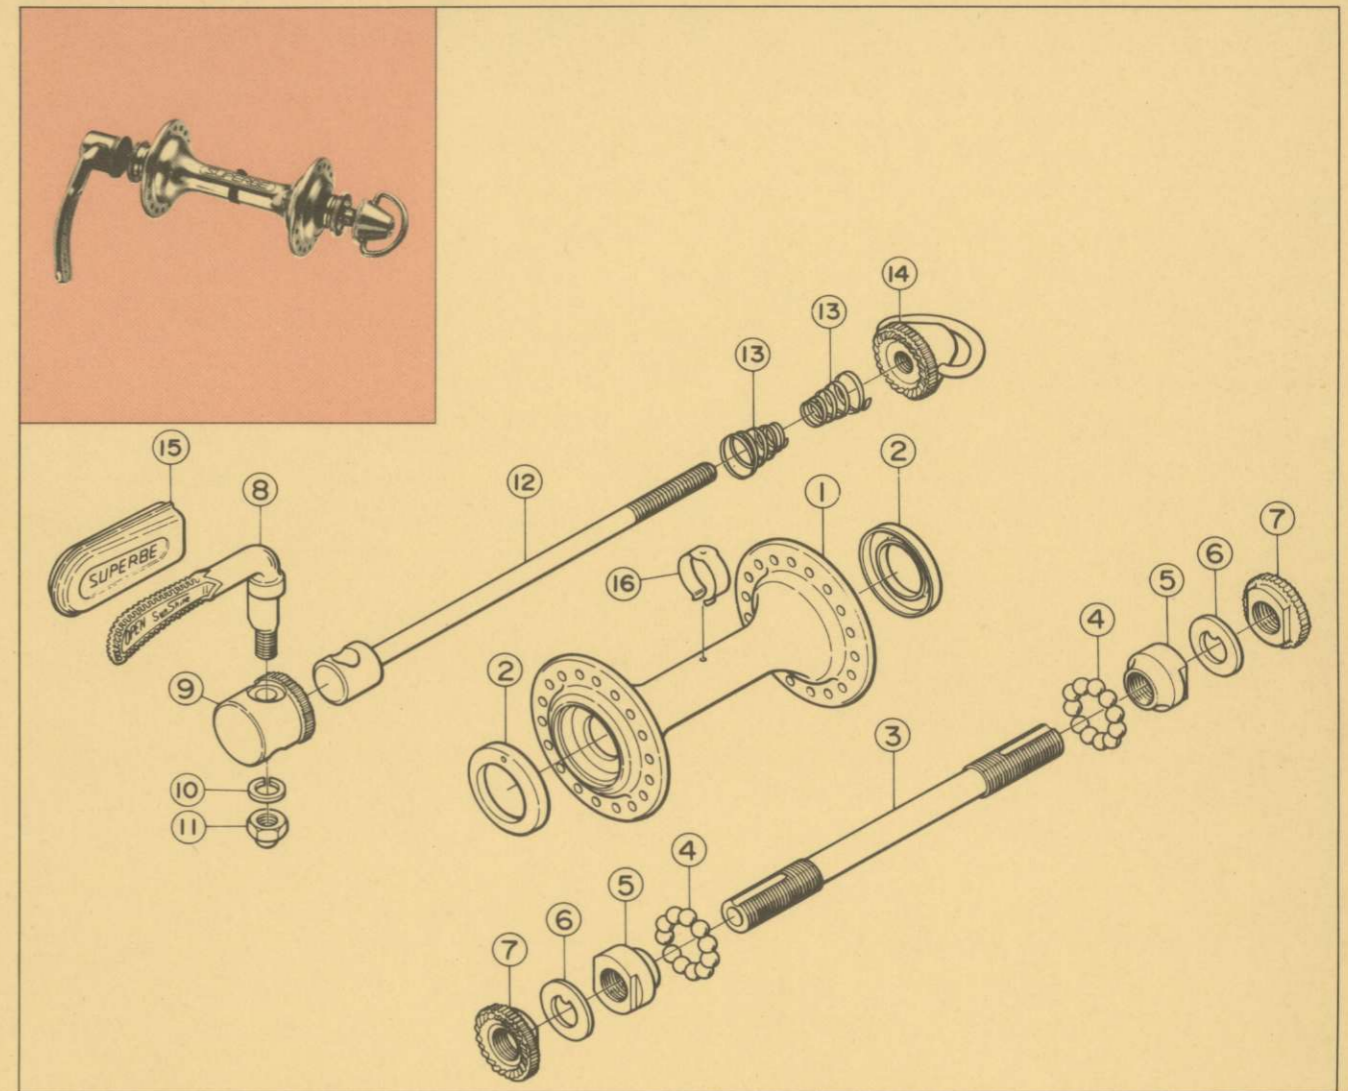

RACING HUB (REAR)

SMALL FLANGE QUICK RELEASE TYPE

MODEL NO. RH-1000 (HUB SET)

ASSY NO.	CODE NO.	DESCRIPTION	ASSY NO.	CODE NO.	DESCRIPTION	
1	52110008	Hub Shel 28H 1.37" x 24T	8	52113850	Spacer for 5-Speed	
	52110012	" 32H "		52113860	" for 6-Speed	
	52110016	" 36H "		9	52113400	Over Locking Nut
	52110028	" 28H 34.7 x 1.0		10	52100580	Cam Lever
	52110032	" 32H "		11	52100380	Cam Body
	52110036	" 36H "		12	52108380	Spring Washer
2	52113900	Dust Cap	13	52105580	Cap Nut	
3	52113200	Axle	14	50220190	Mounting Stud	
4	52118700	Balls	15	52107980	Conical Spring	
5	52113300	Cone	16	52109080	Adjusting Nut	
6	52113600	Stop Washer	17	38713311	Lever Pat	
7	52113700	Locking Nut	18	52104000	Oil Cap	

7702

RACING HUB (FRONT)

SMALL FLANGE QUICK RELEASE TYPE

MODEL NO. RH-1000 (HUB SET)

ASSY NO.	CODE NO.	DESCRIPTION	ASSY NO.	CODE NO.	DESCRIPTION
1	52100008	Hub Shell 28H	8	52100580	Cam Lever
	52100012	" 32H	9	52100380	Cam Body
	52100016	" 36H	10	52108380	Spring Washer
2	52103900	Dust Cap	11	52105580	Cap Nut
3	52103100	Axle	12	52100180	Mounting Stud
4	50138750	Balls	13	52107980	Conical Spring
5	52103300	Cone	14	52109080	Adjusting Nut
6	52103600	Stop Washer	15	38713311	Lever Pat
7	52103400	Over Locking Nut	16	52104000	Oil Cap