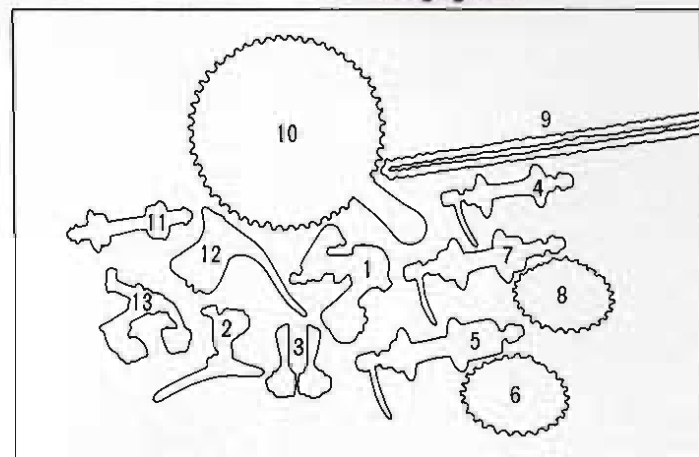

Photo/'91 TOUR DE FRANCE.

1. **5 FREEHUB (7-SPEED)**
   Model: FH-RA01-7
   (Code No. 47759962) 32H/126mm
   (Code No. 47759972) 36H/126mm
   Quick release skewer
   (Code No. 50249196) For 126mm
   Specifications
   ● Weight: 471g (36H/126mm)

1. **6 CASSETTE COGS (7-SPEED)**
   Model: CS-AP00-K7
   (Code No. 47179702) Top/12T
   (Code No. 47179703) Top/13T
   Black
   Specifications
   ● ACCUSHIFT PLUS Compatible
   ● Standard gear ratio (Weight):
   13×14×15×17×20×23×26T (286g)
   13×15×17×19×21×24×28T (329g)

1. **7 REAR HUB**
   Model: HB-RA01-R
   (Code No. 52979221) 32H/126mm
   (Code No. 52979231) 36H/126mm
   Quick release skewer
   (Code No. 50249196) For 126mm
   Specifications
   ● Thread: BC 1.37"×24T
   ● "D" dimension: 37mm (126mm)
   ● Weight: 331g (36H/126mm)

1. **8 FREEWHEEL (7-SPEED)**
   Model: FW-AL10-K7
   (Code No. 15079703)
   Black
   Specifications
   ● ACCUSHIFT PLUS Compatible
   ● Thread: BC 1.37"×24T
   ● Compatible hub "D" dimension: 37mm
   ● Standard gear ratio (Weight):
   13×14×15×17×20×23×26T (427g)
   13×15×17×19×21×24×28T (483g)

1. **9 CHAIN**
   Model: CH-AP20
   (Code No. 50690116)
   Black & Black
   Specifications
   ● ACCUSHIFT PLUS Compatible
   ● Size: 1/2"×3/32"
   ● Pin width: 7.3mm
   ● Weight: 325g (116 Links)

1. **10 CRANKSET**
   Model: CW-RA01
   (Code No. 51609831)
   52T×42T/L=165.0mm
   (Code No. 51609835)
   52T×42T/L=170.0mm
   Specifications
   ● Features: PowerRing (52T×42T only)
   ● Taper size: VX
   ● Bolt circle diameter: 130mm
   ● Available chainrings: 52T, 42T
   ● Thread: BC 9/16"×20T
   ● Weight: 700g (52T×42T/170.0mm)

1. **11 BOTTOM BRACKET**
   Model: BB-RA01-E
   (Code No. 51019921) English
   Model: BB-RA01-I
   (Code No. 51019923) Italian
   Specifications
   ● Ball size: 1/4"×9pcs (w/bearing retainer)
   ● Taper size: VX
   ● Thread: BC 1.37"×24T (English)
   36×24T (Italian)
   ● B.B. Width: 68mm, 70mm
   ● Weight: 350g

1. **12 BRAKE LEVER <Dia-compe>**
   Model: BL-RA00-S
   (Code No. 60039903) Short
   Model: BL-RA00-N
   (Code No. 60039901) Standard
   Specifications
   ● Features: Balanced Response System
   ● Clamp Diameter: 23.8~24.2mm
   ● Weight: 228g/pr.

1. **BRAKE INNER OUTER SET**
   (Code No. 60999976)

1. **13 BRAKE CALIPER <Dia-compe>**
   Model: BA-RA01-S
   F (Code No. 62049931)
   Front/Recessed
   R (Code No. 62049933)
   Rear/Recessed
   Specifications
   ● Features: Balanced Response System
   ● Shoe adjustment range: 40~52mm
   ● Mounting: Recessed type
   ● Weight: 290g/pr.