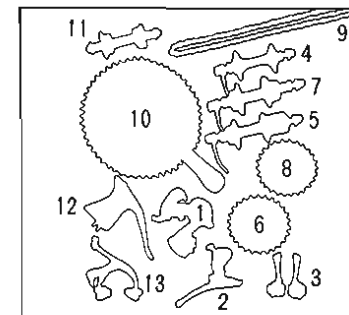

SUNTOUR EDGE

POWERING

1. **1 REAR DERAILLEUR**
   Model: RD-ED01-SSB
   (Code No. 23819921)

1. **2 FRONT DERAILLEUR**
   Model: FD-ED01-SSH
   (Code No. 29949911)
   Clamp-on/28.6mm
   (Code No. 29949913)
   Clamp-on/31.8mm

1. **3 SHIFT LEVER (7-SPEED)**
   Model: SL-ED00-B7
   (Code No. 32509841)
   Braze-on
   Model: SL-ED00-B7F
   (Code No. 32509843)
   Braze-on/Aluminum frame
   Model: SL-ED00-C7
   (Code No. 32509941)
   Clamp-on/28.6mm

1. **4 FRONT HUB**
   Model: HB-RA01-F
   (Code No. 52979122) 32H/100mm
   (Code No. 52979132) 36H/100mm
   Quick release skewer
   (Code No. 50249192)

1. **5 FREEHUB (7-SPEED)**
   Model: FH-RA01-7
   (Code No. 47759962) 36H/126mm
   (Code No. 47759972) 36H/126mm
   Quick release skewer
   (Code No. 50249196) For 126mm

1. **6 CASSETTE COGS (7-SPEED)**
   Model: CS-AP00-K7
   (Code No. 47179702) Top/12T
   (Code No. 47179703) Top/13T
   Black

1. **7 REAR HUB**
   Model: HB-RA01-R
   (Code No. 52979221) 32H/126mm
   (Code No. 52979231) 36H/126mm
   Quick release skewer
   (Code No. 50249196) For 126mm

1. **8 FREEWHEEL (7-SPEED)**
   Model: FW-AL10-K7
   (Code No. 15079703)
   Black

1. **9 CHAIN**
   Model: CH-AP20
   (Code No. 50690116)
   Black & Black

1. **10 CRANKSET**
   Model: CW-ED01
   (Code No. 51729731)
   52T×42T/L=165.0mm
   (Code No. 51729735)
   52T×42T/L=170.0mm

1. **11 BOTTOM BRACKET**
   Model: BB-RA01-E
   (Code No. 51019921) English
   Model: BB-RA01-I
   (Code No. 51019923) Italian

1. **12 BRAKE LEVER <Dia-compe>**
   Model: BL-ED00-S
   (Code No. 60139903)
   Model: BL-ED00-N
   (Code No. 60139901)

1. **13 BRAKE CALIPER <Dia-compe>**
   Model: BA-ED00-S
   F (Code No. 62149001)
   Front
   R (Code No. 62149903)
   Rear