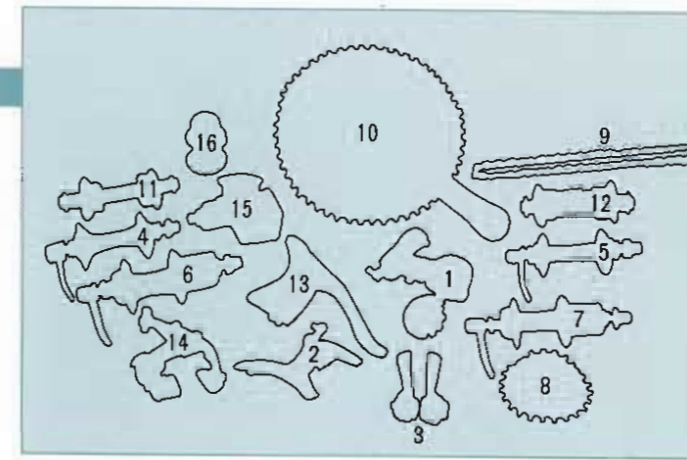

1 REAR DERAILLEUR

Model: RD-SL00-SSB
(Code No. 23769921)

Specifications

- ACCUSHIFT PLUS Compatible
- Largest rear Cog: 24T (24mm dropout)
- Total gear capacity: 24T (Maximum chainring differential: 10T)
- Weight: 191g

2 FRONT DERAILLEUR

Model: FD-SL00-SSH
(Code No. 29939911)

Clamp-on/28.6mm
(Code No. 29939913)

Braze-on

Specifications

- Gear capacity: 16T
- Clamp diameter: 1-1/8" (28.6mm) 1-1/4" (31.8mm)
- Weight: 99g (Clamp-on) 96g (Braze-on)

3 SHIFT LEVER (7 & 6-SPEED)

Model: SL-SL00-B
(Code No. 32289841)

Braze-on

Model: SL-SL00-BF
(Code No. 32289842)

Braze-on/Aluminum frame

Model: SL-SL00-C
(Code No. 32289941)

Clamp-on

Specifications

- Clamp diameter: 1-1/8" (28.6mm)
- Weight: 85g (Braze-on) 101g (Clamp-on)

Standard	Type	Inner Cable		Outer Casing	
		Type	Length	Type	Length
Right(Rear)	029	1,300mm	771	280mm	
Left(Front)	029	800mm	771		

4 FRONT HUB

Quick release skewer
(Code No. 50249222)

Specifications

- Weight: 221g (36H/100mm)

5 FRONT HUB (MicroLite)

Specifications

- Weight: 180g (32H/100mm)

6 FREEHUB (7-SPEED)

Specifications

- Weight: 470g (36H/126mm)

7 FREEHUB (MicroLite) (7-SPEED)

Specifications

- Weight: 412g (32H/126mm)

8 CASSETTE COGS (7-SPEED)

Silver

Specifications

- ACCUSHIFT PLUS Compatible
- Standard gear ratio (Weight): 13x14x15x17x19x21x24T (257g)

9 CHAIN

Model: CH-AP11
(Code No. 50550116)

Specifications

- ACCUSHIFT PLUS Compatible
- Size: 1/2" x 3/32"
- Pin width: 7.3mm
- Weight: 325g (116 Links)

10 CRANKSET

Specifications

- Features: PowerRing (52T x 42T only)
- Taper size: VX
- Bolt circle diameter: 130mm
- Available chainrings: 53T, 52T, 42T, 39T
- Thread: BC 9/16" x 20T
- Weight: 686g (52T x 42T / L = 170.0mm)

11 BOTTOM BRACKET

Specifications

- Ball size: 1/4" x 9pcs (w/bearing retainer)
- Taper size: VX
- Thread: BC 1.37" x 24T (English) 36 x 24T (Italian)
- B.B. Width: 68mm, 70mm
- Weight: 329g