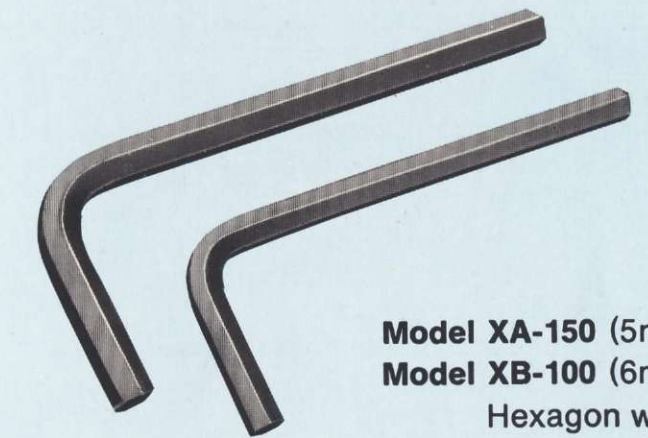

Model XA-110
Spanner for DURA-ACE Hubs

Model XA-150 (5mm)
Model XB-100 (6mm)
Hexagon wrench keys