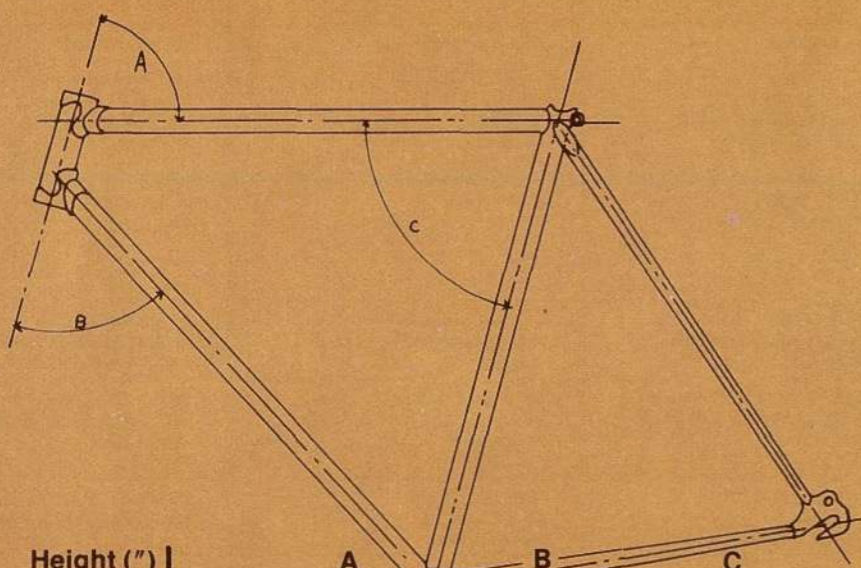

MOTOBECANE

Height (")	A	B	C
21	71° 17'	62° 45'	74°
22	73° 30'	61° 11'	74°
23	74° 30'	60° 19'	74°
24	74°	60° 50'	73°
25	74°	61° 01'	73°

TEAM CHAMPION

The finest machine available. The TEAM CHAMPION is one racing bicycle you will not pull the electric drill out to bear off unnecessary weight. This racing machine is precisely designed to be the lightest, most agile piece of equipment you can buy. A brilliant combination of frame construction and components will assure you that this is one bicycle that won't give out when you are still going for it.

Derailleur: CAMPAGNOLO "RECORD" down tube shifters with Campagnolo brackets.

Cluster: CYCLO "Cyclo Pan", 6-speed

Please see specifications for more details

Gear Ratios:

	13	14	15	17	19	21
42	87	81	75	66	60	54
53	110	102	95	84	75	68