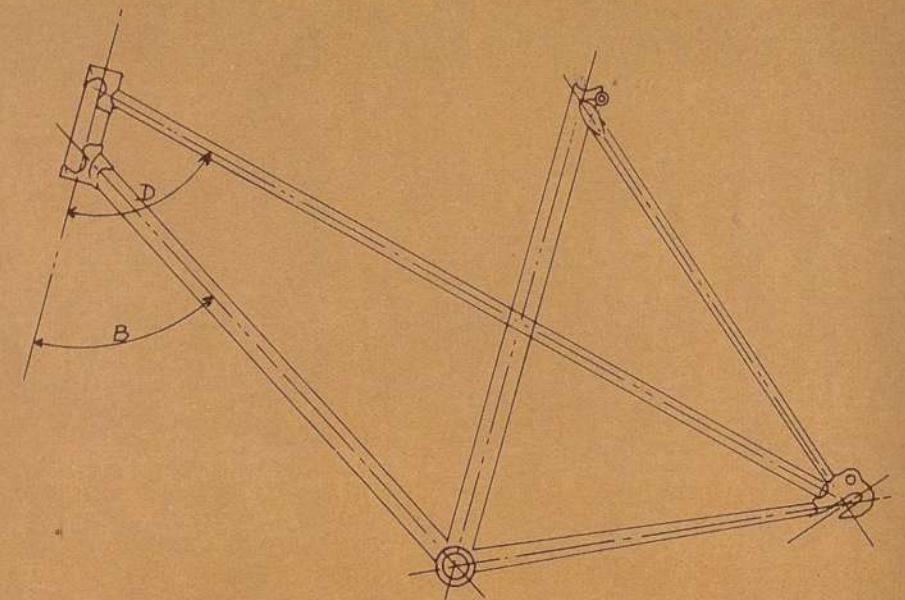

GRAND JUBILE

MOTOBECANE top touring model, the Grand Jubile is fitted with meticulously selected alloy components. Designed for extended tours, it is extremely reliable and comfortable.

Derailleur: front and rear: SUN TOUR "Cyclone GT" with down tube shifters

Cluster: MAILLARD or MAEDA black, 5-speed

Please see specifications for more details

Gear Ratios:

	Rear				
Front	14	17	22	27	32
40	77	63	49	40	33
52	100	82	63	52	43

Height (")	B	D
19 1/2	60° 37	77° 30

MOTOBECANE