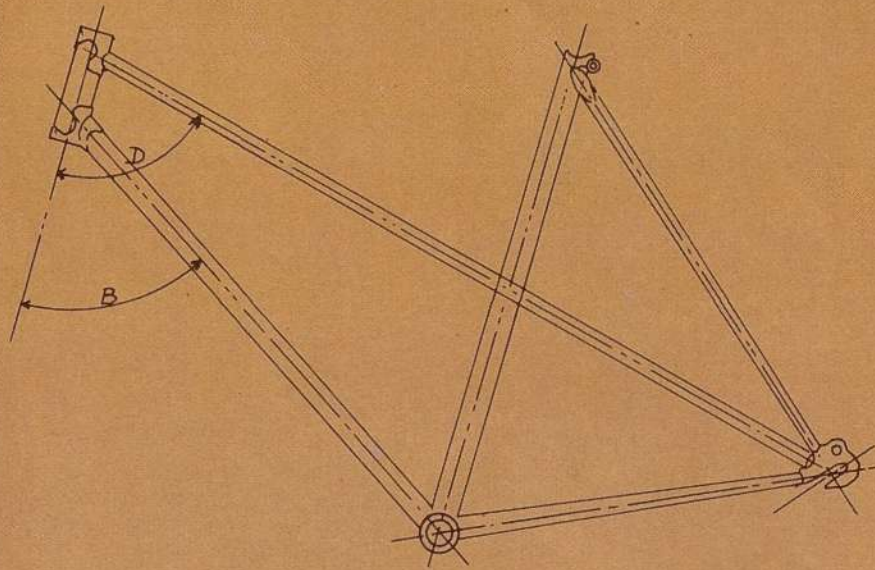

## MIRAGE

A dependable touring bicycle for short touring rides or for commuting. It is a first choice for students or commuters.

Frame: Fully lugged 2040 High resiliency tubing, brazed on cable guides, racing rear tips, Bocama lugs, Motobecane forks with chrome-plated tips. This bicycle comes in brilliant blue or silver or black.

Derailleur: Sun Tour "COMPE V VGT, stem ratchet shifters

Cluster: MAILLARD or MAEDA black, 5-speed

Please see specifications for more details

Height (")	B	D
19½	60° 37	77° 30
21	60° 37	77° 30

### Gear Ratios:

	Rear				
Front	14	17	22	27	32
40	77	63	49	40	33
52	100	82	63	52	43

MOTOBECANE