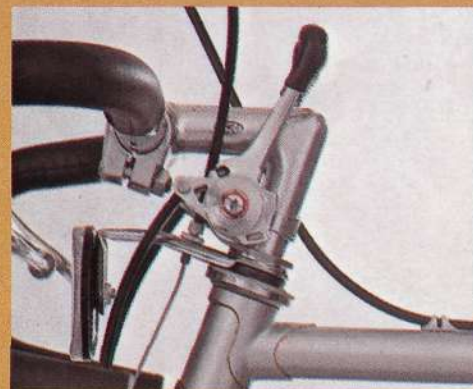

Gear Ratios:

	Rear				
Front	14	17	22	27	32
40	77	63	49	40	33
52	100	82	63	52	43