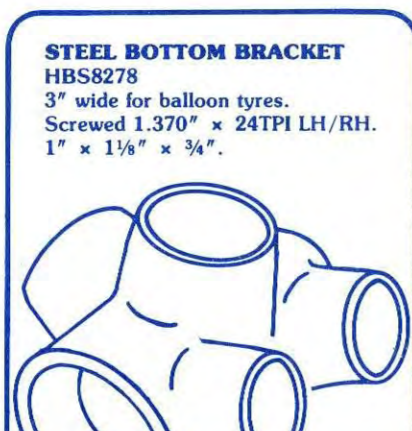

HADEN

BMX Mk 3 Frame and Fork Components

Components illustrated are not to scale.

For Component Parts List see over