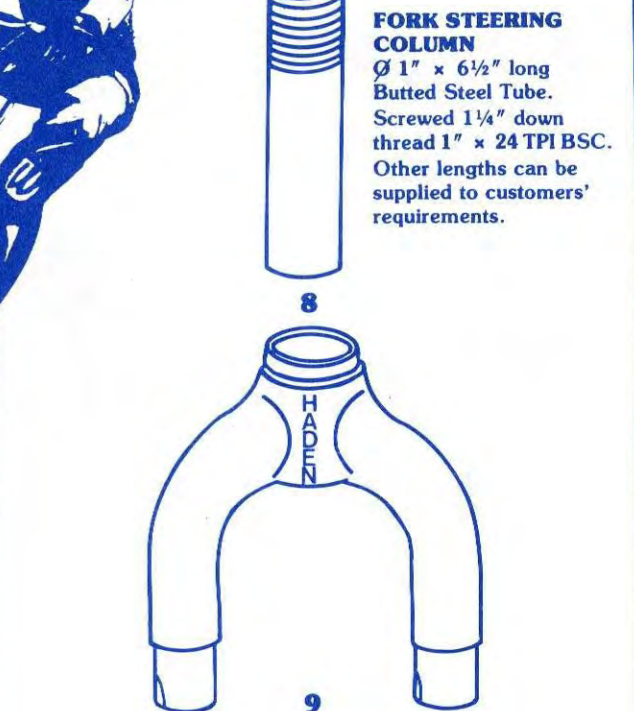

HADEN

BMX Mk 3 Frame and Fork Components

Components illustrated are not to scale.

For Component Parts List see over