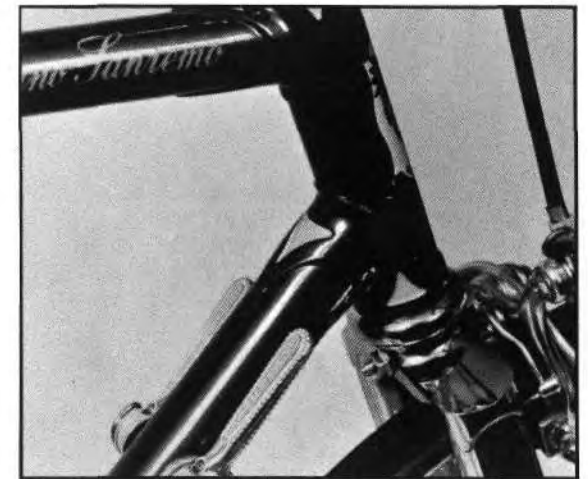

## MILANO SAN REMO SUPER

*Campagnolo, Ofmega, Modolo Equipped*

*Engraved, Professional  
Quality Crankset*

*Handbuilt with Columbus  
Matrix Main Tubes*

## MILANO SAN REMO

*Campagnolo, Modolo, Nervar Equipped*

*New, Precise Campagnolo  
Triomphe Derailleur System*

*Individually Handcrafted Frame  
with Cut-Out Lugs*

**COLUMBUS**