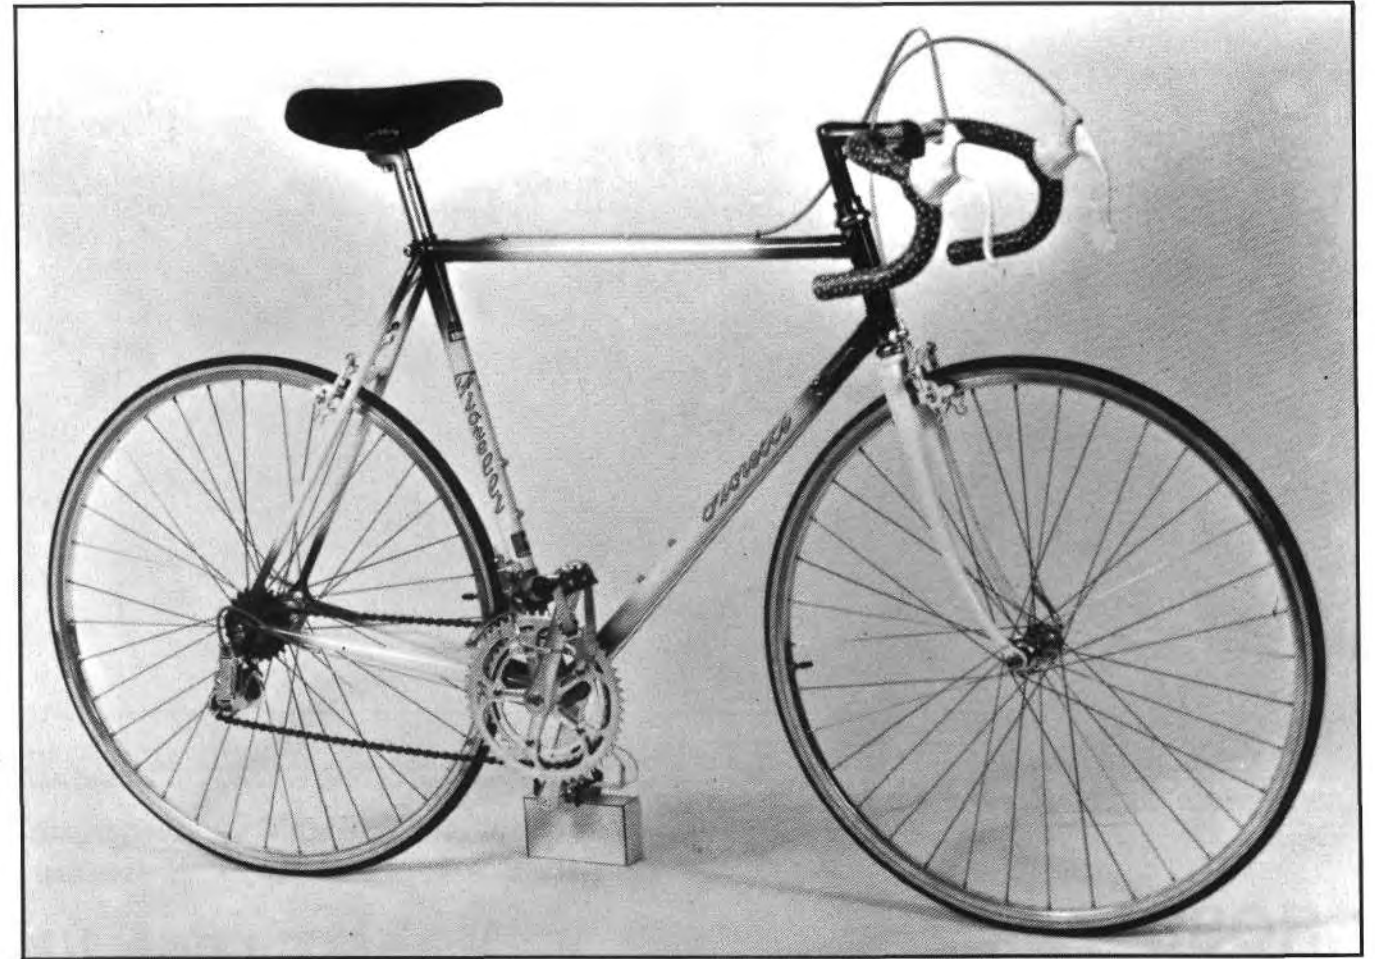

## MILANO SAN REMO SUPER

*Campagnolo, Ofmega, Modolo Equipped*

*Engraved, Professional  
Quality Crankset*

*Handbuilt with Columbus  
Matrix Main Tubes*

## MILANO SAN REMO

*Campagnolo, Modolo, Nervar Equipped*

*New, Precise Campagnolo  
Triomphe Derailleur System*

*Individually Handcrafted Frame  
with Cut-Out Lugs*

**COLUMBUS**