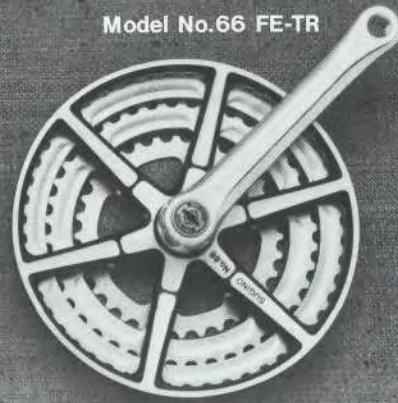

TAKE OFF BY YOURSELF!! and Sugino, of course.

RACING MODELS

AERO MIGHTY
Model DAMC

SUGINO AS
Model DAAS

SUGINO GS
Model DGS

TOURING & 10~18 SPEED MODELS

SUGINO AT
Model TAT

SUGINO GT
Model TGT

Model No.6 FE-RB

Model No.5 FE-WB

Model No.66 FE-TR

BMX CHAIN WHEELS

SUGINO CT
Model CT-BMX

SUGINO CT
Model CT-A5

SUGINO AT
Model AT-BMX

SUGINO GT
Model GT-BMX