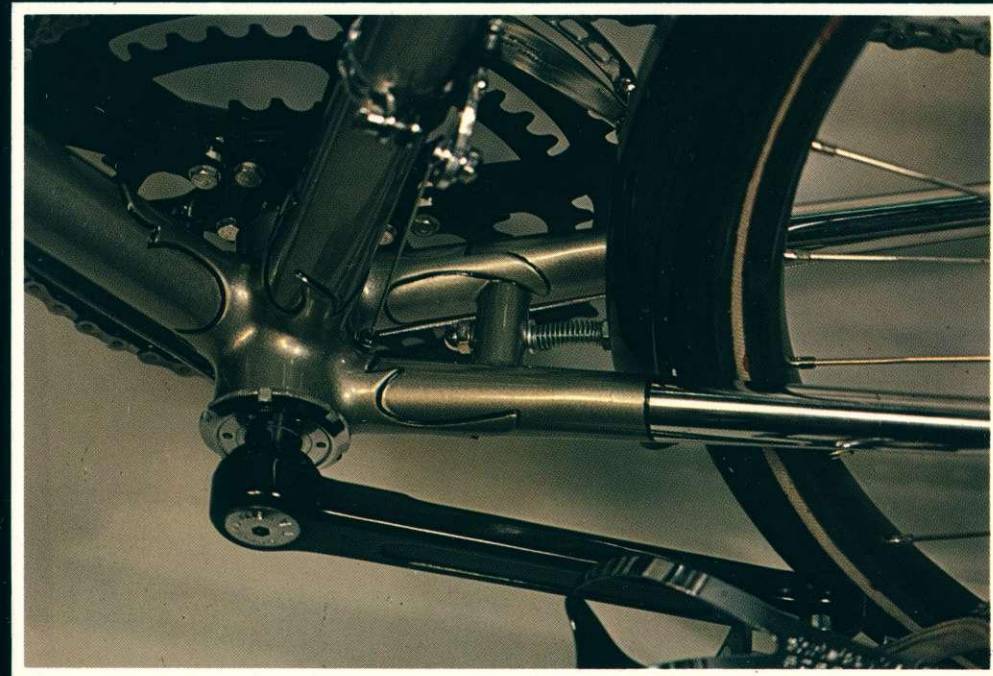

Custom cut seat lug and semi-wrap seat stays

Spring loaded fender mount for easier wheel removal

Black anodized and engraved TA chainwheel

Nylon lined cable guides under a relieved bottom bracket