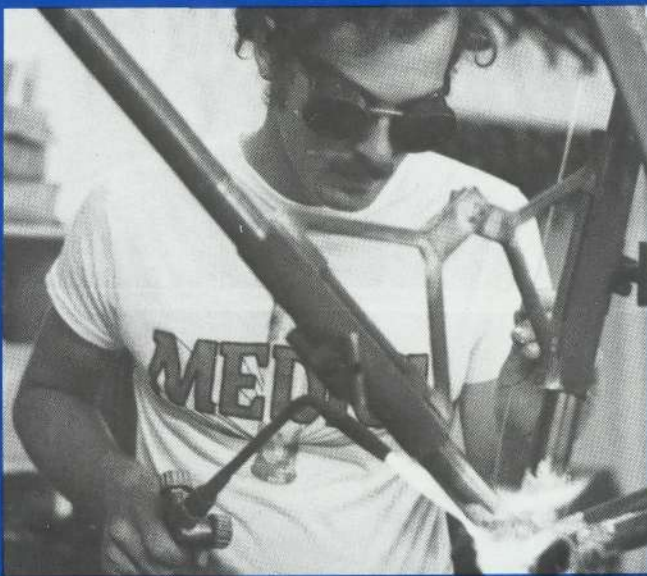

MEDICI

BICYCLE COMPANY

Frame repairs

Custom repainting

Chrome plating

Special braze-ons