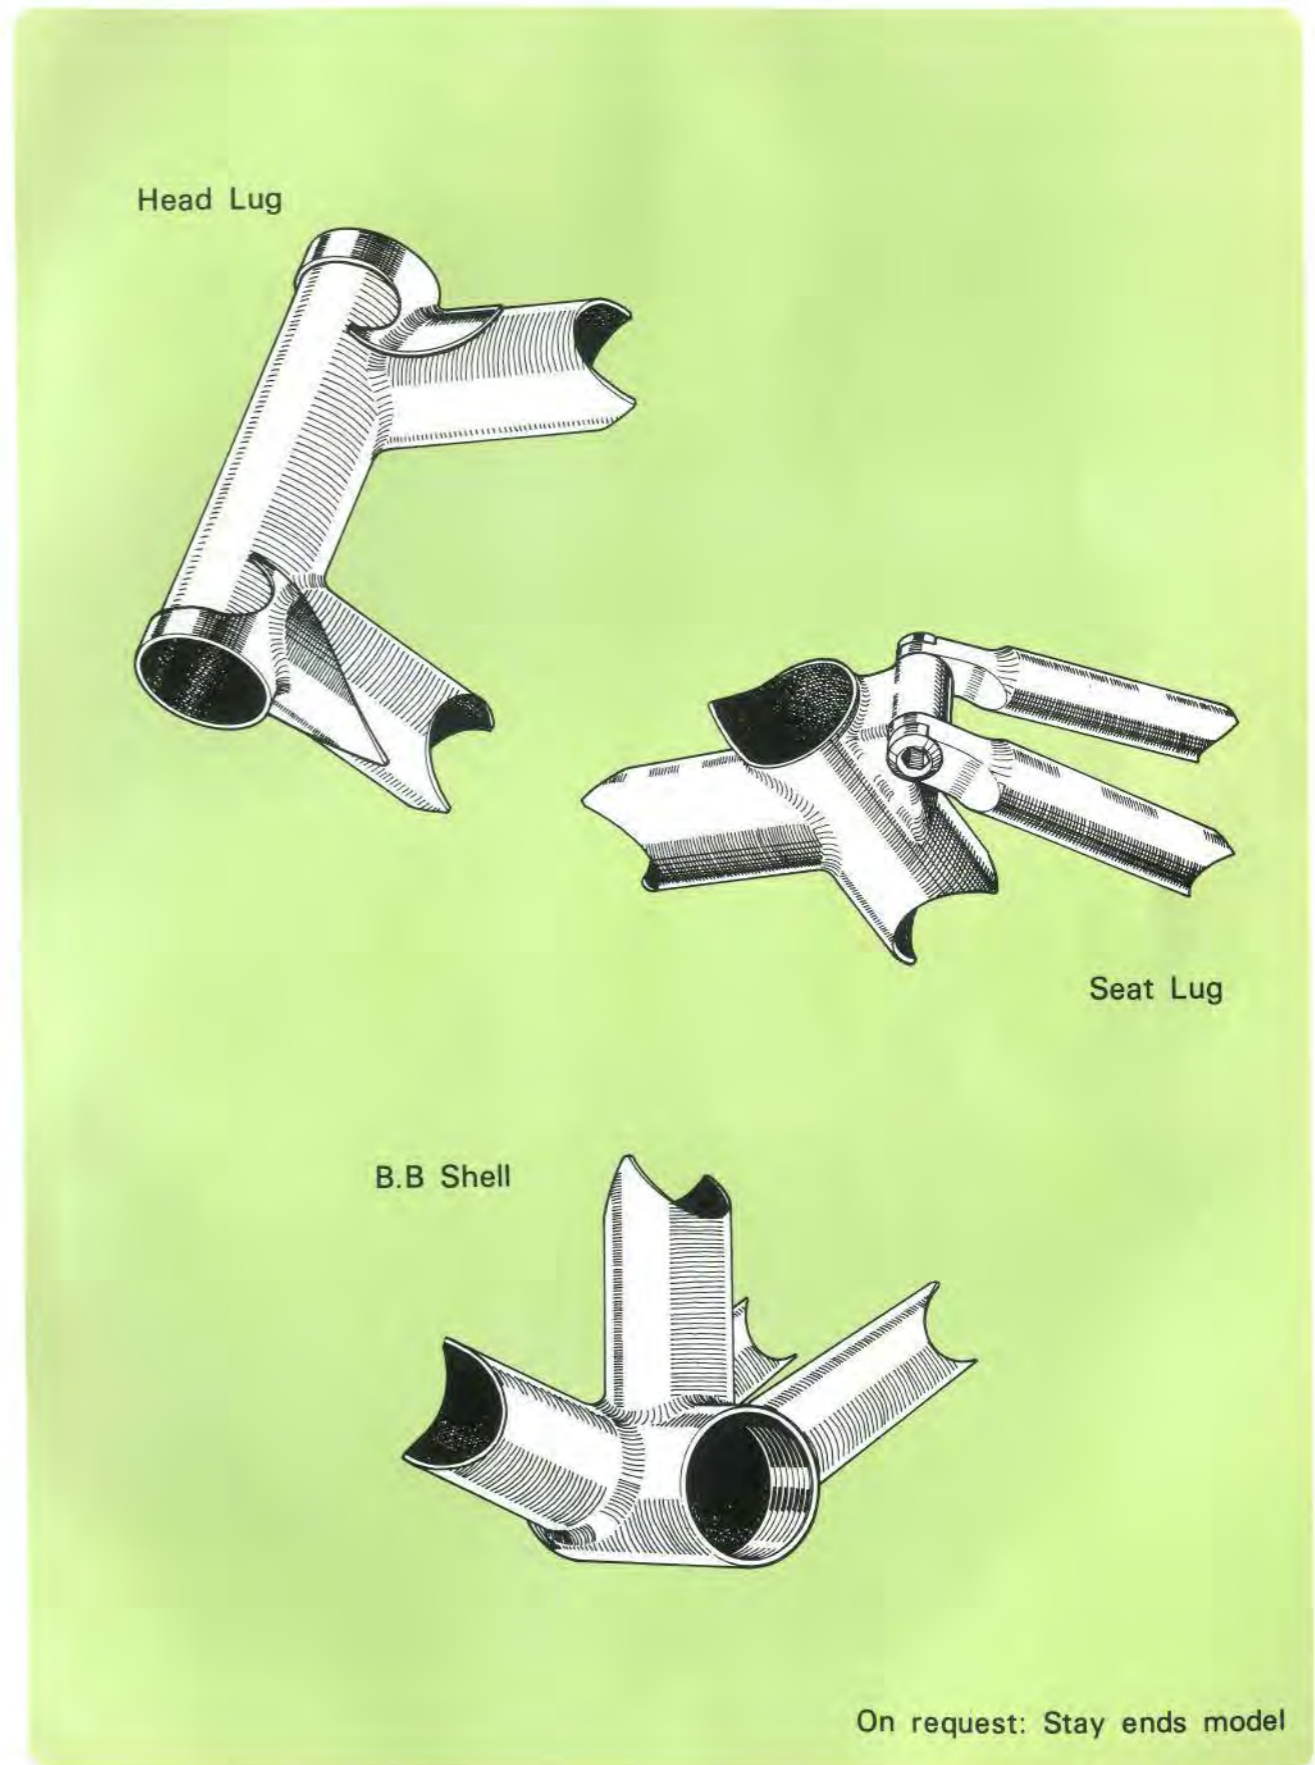

# CARBON FIBER TUBING SET

Special tubes

Description	Out side diameter	Length
Top tube	25.4	580
Seat tube	28.6	600
Down tube	28.6	600
Chain stays	22.2 taper	360
Seat stays	15.0 taper	500
Set of 7 pcs gr. 620		
Lugs: Head (1pc), Bottom, Seat		
Stay ends: Request		
Total gr. 800		

# AL-ALLOY TUBING SET

Special tubes

Description	Out side diameter	Length
Top tube	25.4	600
Seat tube	28.6	600
Down tube	28.6	600
Chain stays	22.2/12.0	360
Seat stays	15.0/10.0	500
Set of 7 pcs gr.		
Lugs: Head (1pc), Bottom, Seat		
Stay ends: Request		
Total gr. 800		

# LUGS

FOR CFRP AND AL-ALLOY FRAME

Head Lug

Seat Lug

B.B Shell

On request: Stay ends model